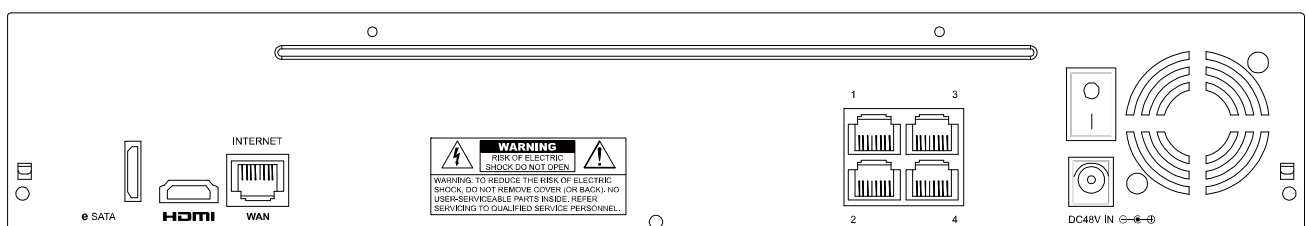

## Specifications

MODEL		AVH0401
<b>Hardware</b>		
Video Input		4 LAN ports
Video Output		HDMI output
Video Output Resolution		1920 x 1080
HDD Storage**		One 3TB hard disk
eSATA		YES (support up to 4-bay disk array with RAID 0 and 1)
USB Ports		Two on the front panel: one for video backup to USB flash drive, and another for NVR control via a USB mouse
IR Remote Control		YES
Ethernet	PON 1~4port	10/100Mbps with PON
	Internet (WAN) port	1000Mbps
<b>Software</b>		
Video Compression Format		H.264
Local / Remote Display Mode		4CH
Local / Remote Playback Mode		4CH
Single Channel Playback		YES
Recording Mode		Manual / Event / Alarm / Schedule
Recording Throughput		Up to 120 IPS @ 1280 x 1024, 32 Mbps
Pre-alarm Recording		YES
Quick Search		Time / Event
Security		Multiple user access levels with password
Remote Access		(1) Internet Explorer on Windows operating system (2) EagleEyes on iOS & Android mobile devices
<b>General</b>		
Power Source (±10%)		DC 48V / 1.25A
Power Consumption (±10%)		7.68W (without a hard disk and POE IP camera connected)
Camera power supply over PON (Power-over-Network)		YES
Operating Temperature		10°C ~ 40°C (50°F~104°F)
Dimensions (mm)**		345 (L) x 225 (W) x 68.3 (H)
Minimum PC Browsing Requirements		<ul style="list-style-type: none"> <li>• Intel core i3 or higher, or equivalent AMD</li> <li>• 2GB RAM</li> <li>• AGP graphics card, Direct Draw, 32MB RAM</li> <li>• Windows 7, Vista &amp; XP, DirectX 9.0 or later</li> <li>• Internet Explorer 7.x or later</li> </ul>